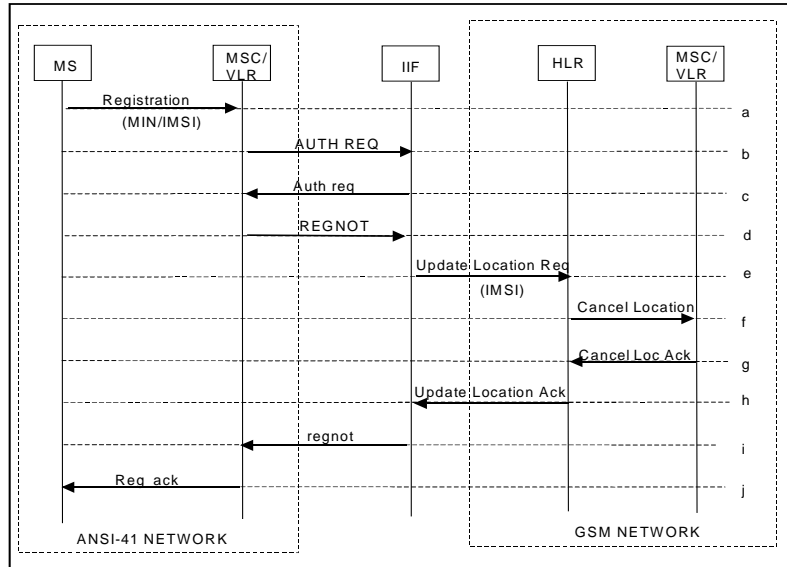

DHR 11/17/2001

Reference Model

DHR 11/17/2001

HLR-VLR Interface

DHR 11/17/2001

Registration on an ANSI-41 Network (ANSI-41 Foreign Mode) with IS-808 R-UIM

DHR 11/17/2001

Originating/Gateway MSC - Serving MSC Interface

DHR 11/17/2001

Optimal Routing with Late Call Forwarding (GSM Foreign Mode)

DHR 11/17/2001

MC/SMS-SC - Serving MSC Interface

DHR 11/17/2001

Mobile Terminating ANSI-136 SMS Mapped to GSM SMS

Lucent Technologies
Bell Labs Innovations

DHR 11/17/2001

HLR-SGSN Interface

Lucent Technologies
Bell Labs Innovations

DHR 11/17/2001

GPRS Attach

DHR 11/17/2001

IIF Implementation Alternatives: In or Between One or Both Nets.

DHR 11/17/2001