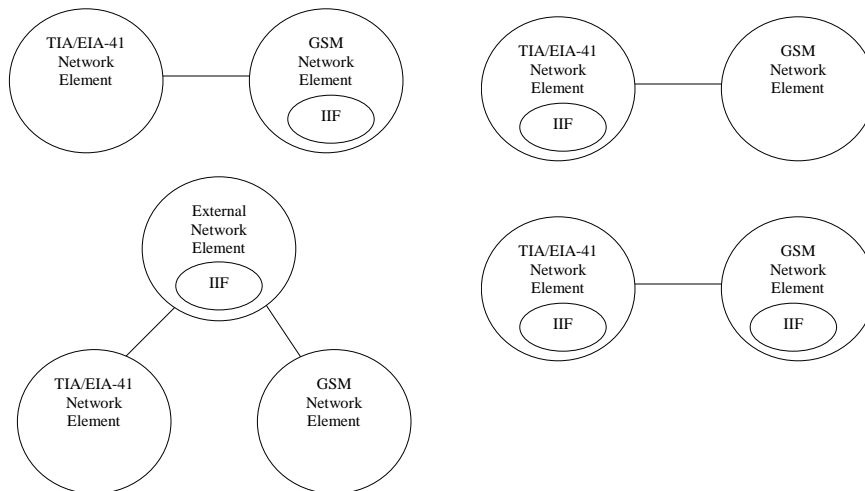

DHR 11/17/2001

Optimal Routing with Late Call Forwarding (GSM Foreign Mode)

DHR 11/17/2001

MC/SMS-SC - Serving MSC Interface

DHR 11/17/2001

Mobile Terminating ANSI-136 SMS Mapped to GSM SMS

Lucent Technologies
Bell Labs Innovations

DHR 11/17/2001

HLR-SGSN Interface

Lucent Technologies
Bell Labs Innovations

DHR 11/17/2001

GPRS Attach

DHR 11/17/2001

IIF Implementation Alternatives: In or Between One or Both Nets.

DHR 11/17/2001

... for more information

about Lucent's IIF Gateway

compliant with J-STD-038-A for Global Roaming,

**contact your Lucent Account Representative or
Srini Brahmandam, IIF Gateway Product Manager, at 614-860-2807 and
sbrahmandam@lucent.com**