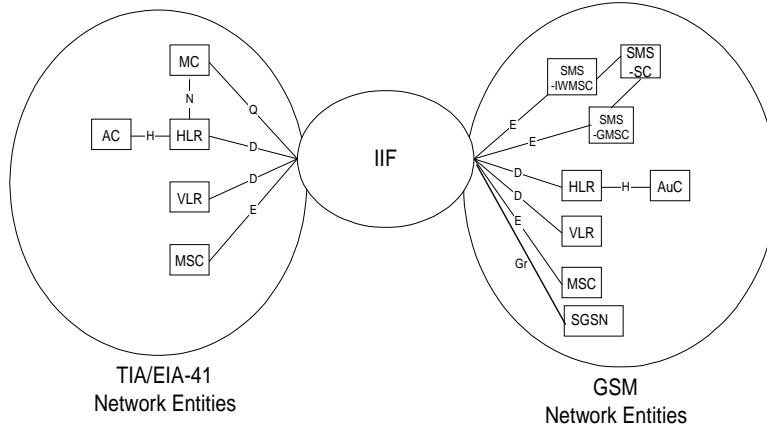

Reference Model