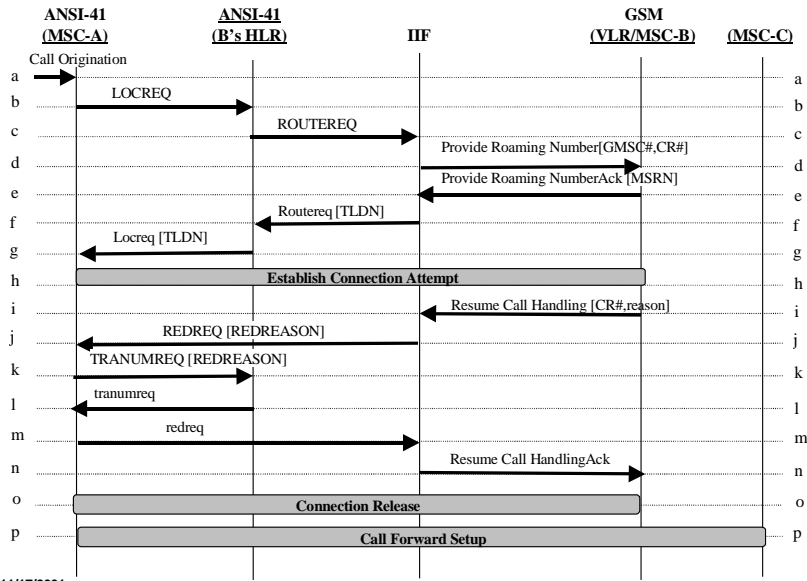

DHR 11/17/2001

Reference Model

DHR 11/17/2001

HLR-VLR Interface

DHR 11/17/2001

Registration on an ANSI-41 Network (ANSI-41 Foreign Mode) with IS-808 R-UIM

DHR 11/17/2001

Originating/Gateway MSC - Serving MSC Interface

DHR 11/17/2001

Optimal Routing with Late Call Forwarding (GSM Foreign Mode)

DHR 11/17/2001

MC/SMS-SC - Serving MSC Interface

DHR 11/17/2001

Mobile Terminating ANSI-136 SMS Mapped to GSM SMS

Lucent Technologies
Bell Labs Innovations