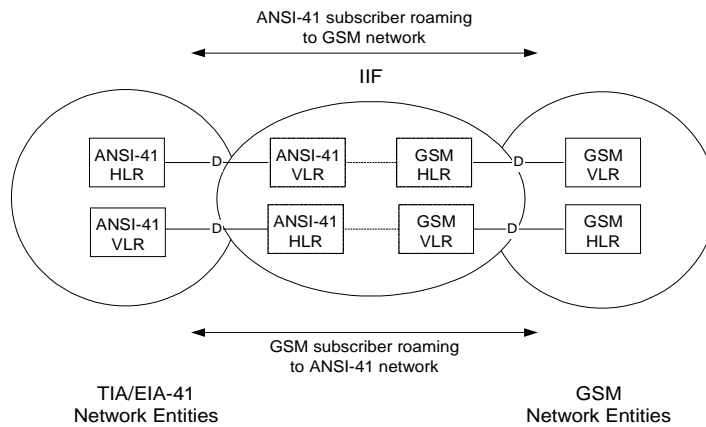

- TIA/EIA-553, Analog
- TIA IS-129, PCS1900/Analog I/I
- TIA/EIA-136, TDMA
- TIA/EIA-95-B and TIA/EIA-2000, CDMA ?
- TIA/EIA-41-D
- TIA/EIA-751, Modifications for IMSI
- TIA/EIA-807, Internationalization Enhancements
- TIA/EIA-808, R-UIM ?
- TIA IS-737-A, ANS-41 Data Services Support for Digital Terminals (TDMA & CDMA) ?

DHR 11/17/2001

Reference Model

DHR 11/17/2001

HLR-VLR Interface

DHR 11/17/2001

Registration on an ANSI-41 Network (ANSI-41 Foreign Mode) with IS-808 R-UIM

DHR 11/17/2001

Originating/Gateway MSC - Serving MSC Interface

DHR 11/17/2001

Optimal Routing with Late Call Forwarding (GSM Foreign Mode)

DHR 11/17/2001

MC/SMS-SC - Serving MSC Interface

DHR 11/17/2001

Mobile Terminating ANSI-136 SMS Mapped to GSM SMS

Lucent Technologies
Bell Labs Innovations