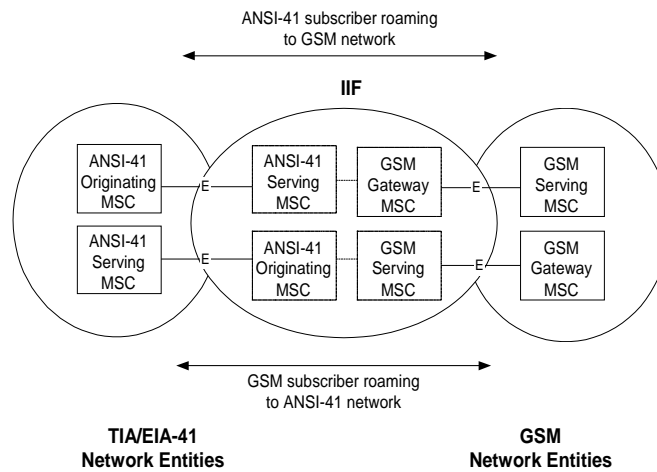

DHR 11/17/2001

Reference Model

DHR 11/17/2001

HLR-VLR Interface

DHR 11/17/2001

Registration on an ANSI-41 Network (ANSI-41 Foreign Mode) with IS-808 R-UIM

DHR 11/17/2001

Originating/Gateway MSC - Serving MSC Interface

DHR 11/17/2001

Optimal Routing with Late Call Forwarding (GSM Foreign Mode)

DHR 11/17/2001

MC/SMS-SC - Serving MSC Interface

DHR 11/17/2001

Mobile Terminating ANSI-136 SMS Mapped to GSM SMS

Lucent Technologies
Bell Labs Innovations