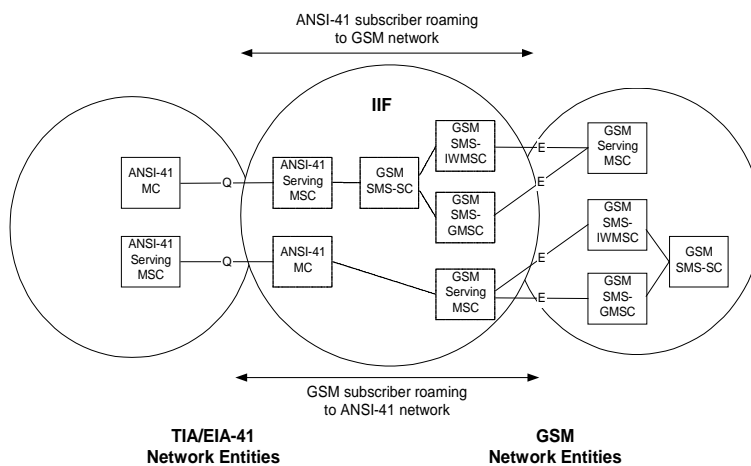

DHR 11/17/2001

Reference Model

DHR 11/17/2001

HLR-VLR Interface

DHR 11/17/2001

Registration on an ANSI-41 Network (ANSI-41 Foreign Mode) with IS-808 R-UIM

DHR 11/17/2001

Originating/Gateway MSC - Serving MSC Interface

DHR 11/17/2001

Optimal Routing with Late Call Forwarding (GSM Foreign Mode)

DHR 11/17/2001

MC/SMS-SC - Serving MSC Interface

DHR 11/17/2001

Mobile Terminating ANSI-136 SMS Mapped to GSM SMS

Lucent Technologies
Bell Labs Innovations