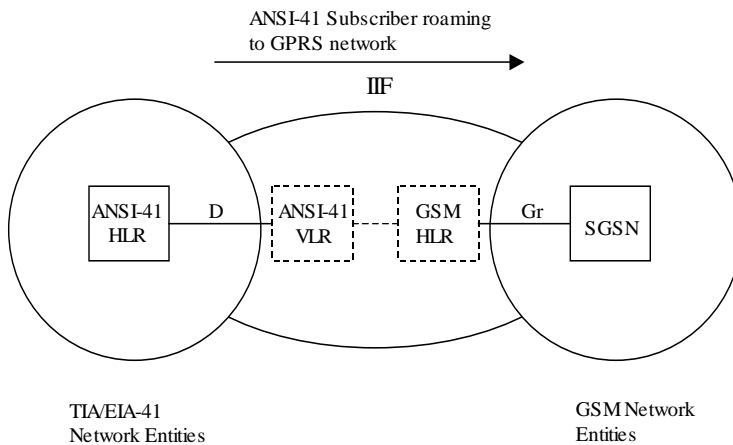

DHR 11/17/2001

Reference Model

DHR 11/17/2001

HLR-VLR Interface

DHR 11/17/2001

Registration on an ANSI-41 Network (ANSI-41 Foreign Mode) with IS-808 R-UIM

DHR 11/17/2001

Originating/Gateway MSC - Serving MSC Interface

DHR 11/17/2001

Optimal Routing with Late Call Forwarding (GSM Foreign Mode)

DHR 11/17/2001

MC/SMS-SC - Serving MSC Interface

DHR 11/17/2001

Mobile Terminating ANSI-136 SMS Mapped to GSM SMS

Lucent Technologies
Bell Labs Innovations

DHR 11/17/2001

HLR-SGSN Interface

Lucent Technologies
Bell Labs Innovations

DHR 11/17/2001

GPRS Attach

DHR 11/17/2001

IIF Implementation Alternatives: In or Between One or Both Nets.

DHR 11/17/2001

... for more information

about Lucent's IIF Gateway

compliant with J-STD-038-A for Global Roaming,

**contact your Lucent Account Representative or
Srini Brahmandam, IIF Gateway Product Manager, at 614-860-2807 and
sbrahmandam@lucent.com**