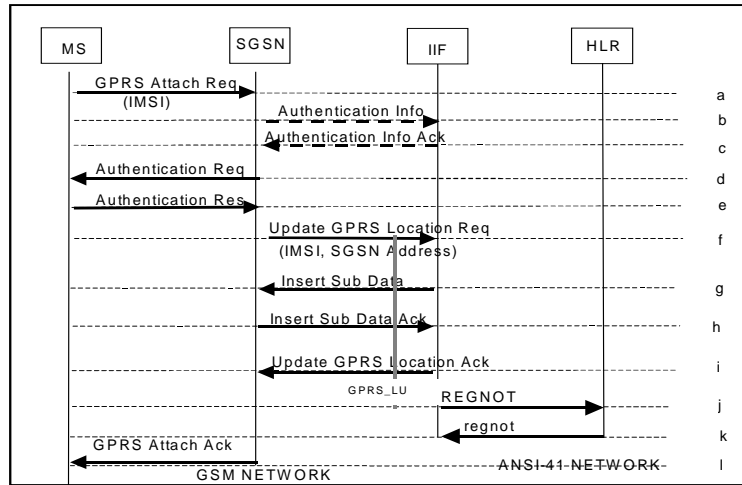

DHR 11/17/2001

Reference Model

DHR 11/17/2001

HLR-VLR Interface

DHR 11/17/2001

Registration on an ANSI-41 Network (ANSI-41 Foreign Mode) with IS-808 R-UIM

DHR 11/17/2001

Originating/Gateway MSC - Serving MSC Interface

DHR 11/17/2001

Optimal Routing with Late Call Forwarding (GSM Foreign Mode)

DHR 11/17/2001

MC/SMS-SC - Serving MSC Interface

DHR 11/17/2001

Mobile Terminating ANSI-136 SMS Mapped to GSM SMS

Lucent Technologies
Bell Labs Innovations

DHR 11/17/2001

HLR-SGSN Interface

Lucent Technologies
Bell Labs Innovations

DHR 11/17/2001

GPRS Attach

DHR 11/17/2001

IIF Implementation Alternatives: In or Between One or Both Nets.

DHR 11/17/2001

... for more information

about Lucent's IIF Gateway

compliant with J-STD-038-A for Global Roaming,

**contact your Lucent Account Representative or
Srini Brahmandam, IIF Gateway Product Manager, at 614-860-2807 and
sbrahmandam@lucent.com**