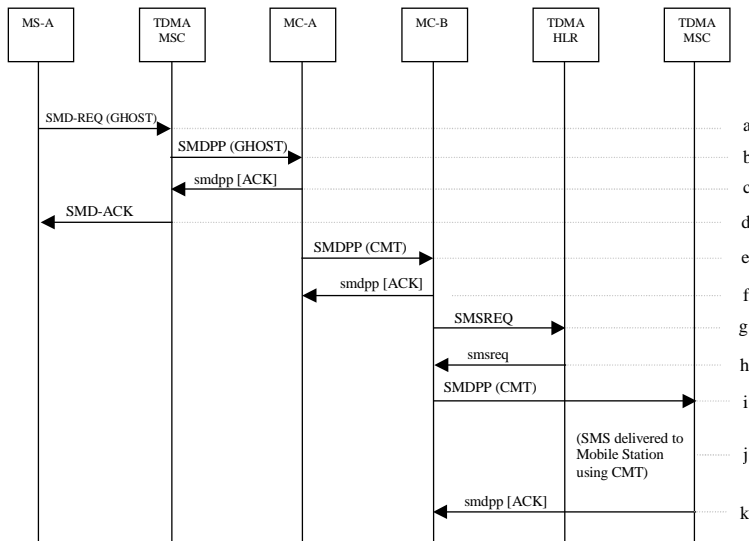

DHR 11/17/2001

Reference Model

DHR 11/17/2001

HLR-VLR Interface

DHR 11/17/2001

Registration on an ANSI-41 Network (ANSI-41 Foreign Mode) with IS-808 R-UIM

DHR 11/17/2001

Originating/Gateway MSC - Serving MSC Interface

DHR 11/17/2001

Optimal Routing with Late Call Forwarding (GSM Foreign Mode)

DHR 11/17/2001

MC/SMS-SC - Serving MSC Interface

DHR 11/17/2001

Mobile Terminating ANSI-136 SMS Mapped to GSM SMS

Lucent Technologies
Bell Labs Innovations

DHR 11/17/2001

HLR-SGSN Interface

Lucent Technologies
Bell Labs Innovations

DHR 11/17/2001

GPRS Attach

DHR 11/17/2001

IIF Implementation Alternatives: In or Between One or Both Nets.

DHR 11/17/2001